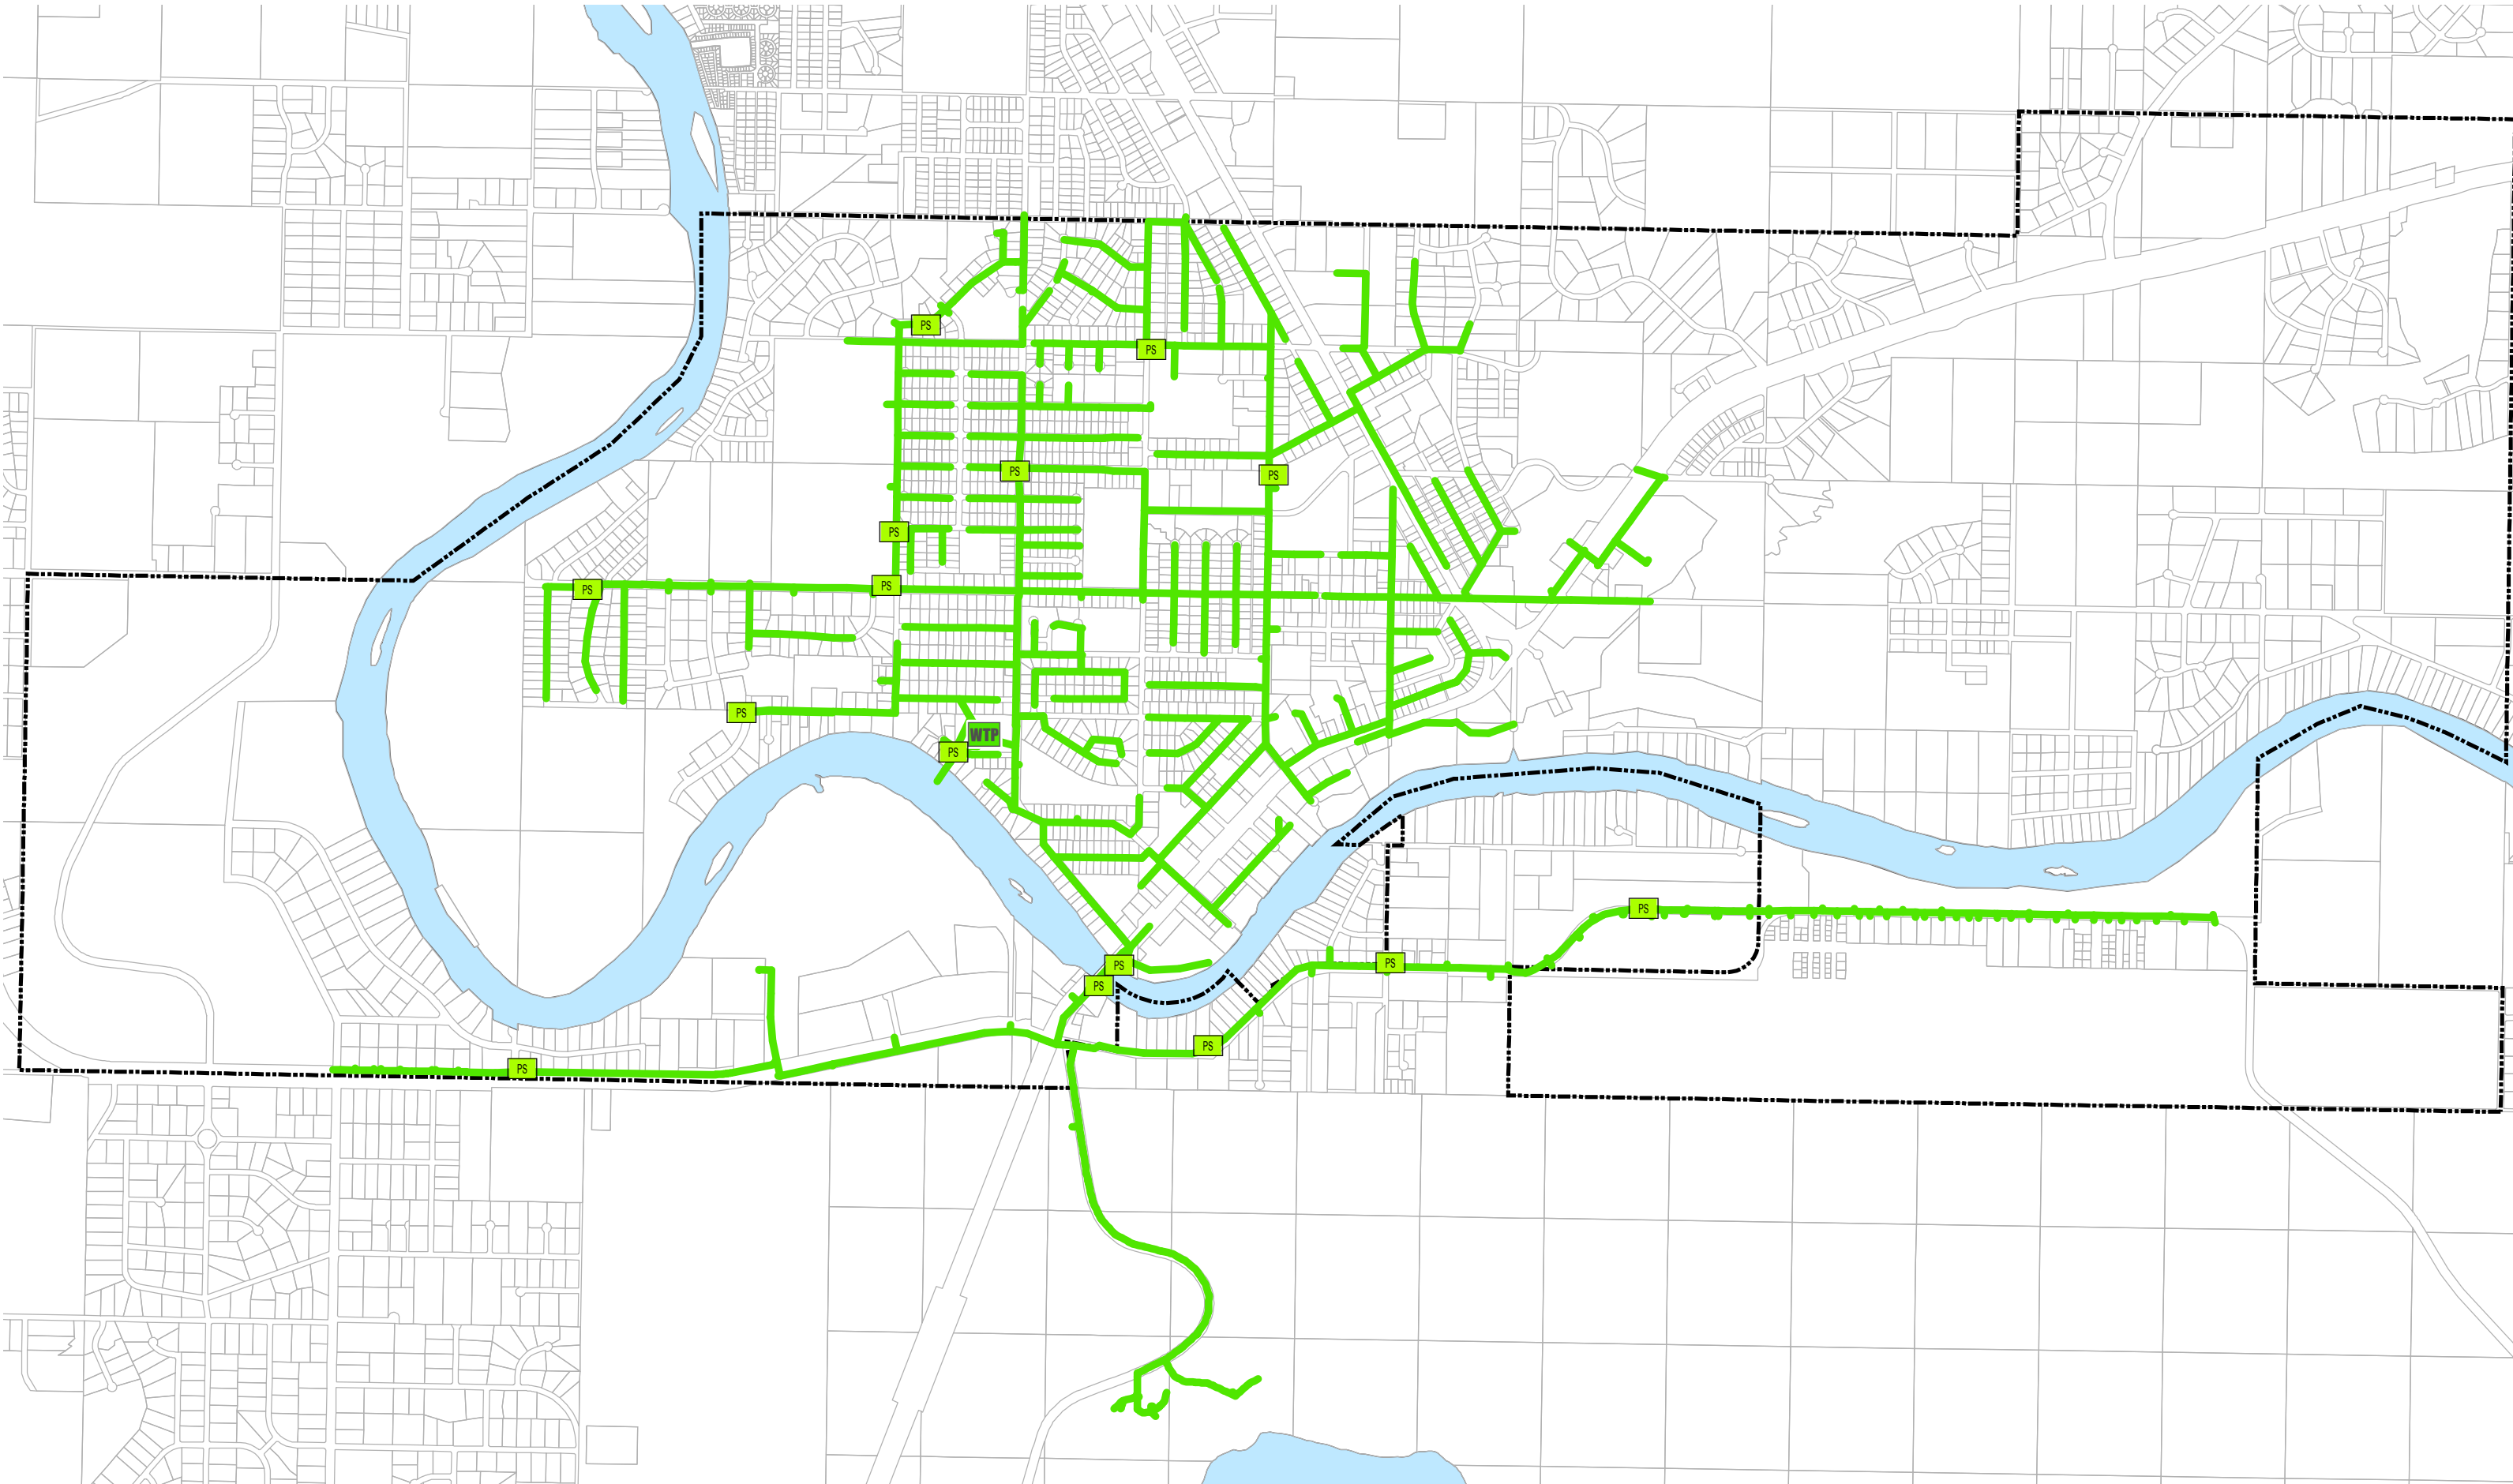

# City of Soldotna Water Distribution System

-  Production Well
-  Storage Basin
-  Main
-  City Limits

The depicted information is for graphical representation only.  
The City of Soldotna assumes no responsibility for errors on this map.

# City of Soldotna Sanitary Sewer System

- Lift Station
- Treatment Plant
- Gravity Main
- City Limits

The depicted information is for graphical representation only.  
The City of Soldotna assumes no responsibility for errors on this map.